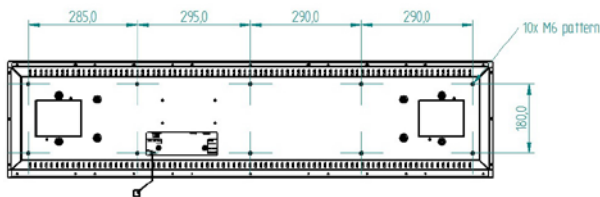

Technical specifications

DISPLAY	
Panel Type	48,45" TFT LCD
Backlight type	LED
Active display area	1209.6x225.5
Resolution	1920x358
Brightness	Max 500 cd/M² (Controlled by lightsensor)
Contrast ratio	8000:1
Viewing angle	H/V: 178° (typ.)
Number of colors	16.7 Mill
Response time	6.5 ms
Lamp life	50 000 hours
INTERFACES	
Electrical interface	Ethernet RJ45 (1Gbit), USB x 2, DP out
POWER	
Input voltage	24 Volt vehicle power compatible (Directive 2004/104/EC) protected against reverse polarity, surges + spikes and load dump according to ISO 7637
Power consumption	TBD

DIMENSIONS	
Dimension	1268x303,7x55,6
WEIGHT (NET)	
Weight	App. 17kg
ENVIRONMENT	
According to ISO 16750-4 Operating temperature	-20 - 50°C
Relative humidity (Noncondensing)	0-95% RH
According to ISO 16750-3 Shock, operating - 3 dimensions, 6 directions	50g-11ms
Vibration - 3 dimensions, 10-150 Hz	2g
GENERAL	

Included accessories	None
Approvals	E-mark according to EN50498(CISPR 25+ISO 7637-2) (Directive 2004/104/EC for After Market Equipment, Class C) Optional EN50155 to be carried out on request
Regulations	WEEE according to directive 2012/19/EU RoHS according directive 2011/65/EF
Warranty	3 years SendIT
Mounting	10x M6 (Pattern according to drawing)

INTEGRATED MEDIA PLAYER	
Operating system	Linux
Processor	Intel® Atom DC E3825 (1,33 GHz, 1MB cache)
Storage	32 Gb mSATA SSD
System memory	1xDDR3L-1066 SO-DIMM, Max 4GB (Non-ECC)

RoHS Compliant 2002/95/EG

©2017 MultiQ are registered trademarks or trademark applications of MultiQ International AB in various jurisdictions. All other company names and products are trademarks or registered trademarks of their respective companies. We reserve the right to change the specifications without prior notice.